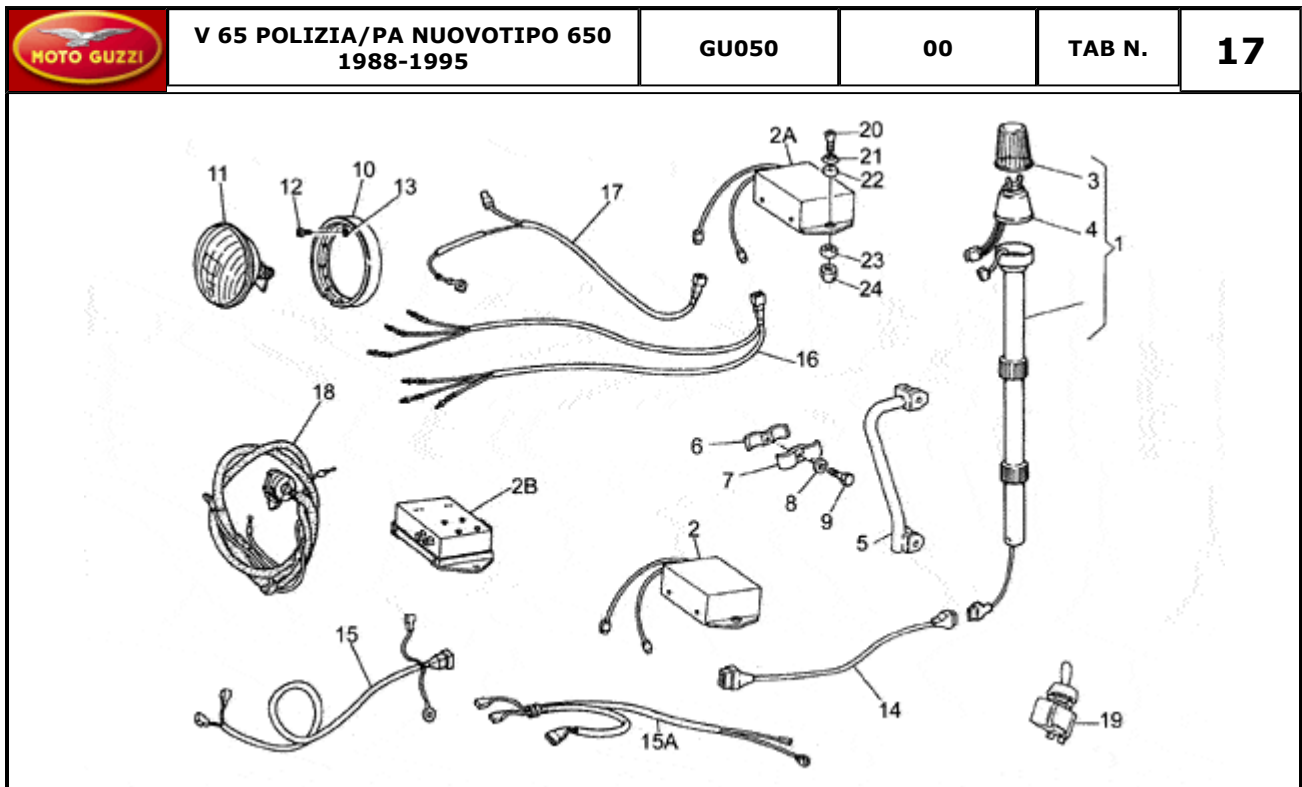

Pos.	Description	Year	I_M_	Country	Version	Code	Q.ty	P.Cod.
1	Manual strobo kit VAMA	-	-	-	-	GU28786245	1	
2	ECU 2can	-	-	-	2C	GU23737290	1	
	ECU 183 3CAN	-	-	-	3C	GU23785990	1	
	ECU VAMA 1a can.	-	-	-	1C	GU28785945	1	
3	Strobo lens	-	-	-	-	GU28798245	1	
4	Strobo lamp	-	-	-	-	GU28798345	1	
5	Strobo support	-	-	-	-	GU28785645	1	
6	U-bolt	-	-	-	-	GU28786445	3	
7	U-bolt	-	-	-	-	GU28786345	3	
8	Special washer	-	-	-	-	GU61013800	3	
9	Screw	-	-	-	-	GU98074314	3	
10	Light frame	-	-	-	-	GU23742890	2	
11	Front headlight BLU VAMA	-	-	-	-	GU23743390	2	
12	Self-tap screw	-	-	-	-	GU99200316	8	
13	O-ring	-	-	-	-	GU90706035	8	
14	Control unit-strobo wiring 1can	-	-	-	1C-NC	GU23756991	1	
	Control unit-lamp wiring Vama	-	-	-	1C-NB	GU19757893	1	
15	Control unit wiring 1can	-	-	-	1C-NC	GU23757893	1	
	Control unit wiring	-	-	-	1C-NB	GU28726245	1	
16	Control unit-light wiring	-	-	-	2C-NB	GU23750990	1	
	Control unit-light wiring 2can	-	-	-	2C-NC	GU23750991	1	
17	Control unit feeder cable	-	-	-	2C-NB	GU23757890	1	
	Control unit wiring 2can	-	-	-	2C-NC	GU23757891	1	
18	Blue light wiring 3can	-	-	-	3C	GU23726290	1	
19	Switch	-	-	-	-	GU18745701	1	
20	Screw M6X30	-	-	-	-	GU98250630	2	
21	Washer	-	-	-	-	GU18577850	2	
22	O-ring	-	-	-	-	GU45212400	2	
23	Spacer	-	-	-	-	GU90716067	2	
24	Nut M6x1	-	-	-	-	GU92630106	2