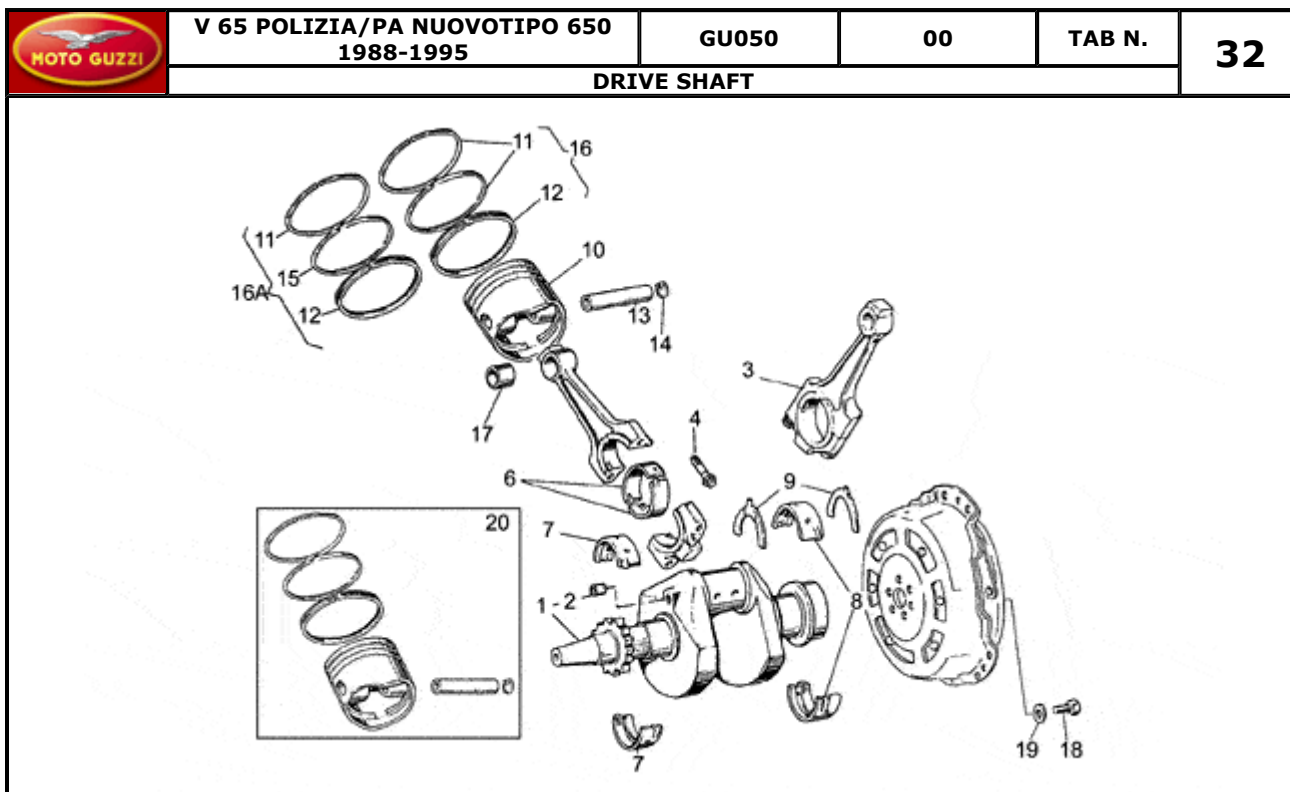

Pos.	Description	Year	I_M_	Country	Version	Code	Q.ty	P.Cod.
1	Drive shaft	-	-	-	-	GU19064161	1	
2	Plug	-	-	-	-	GU19065400	1	
3	Connecting rod	-	-	-	-	GU19061561	2	
4	Screw	-	-	-	-	GU19062261	4	
6	Bearing half-shell	-	-	-	-	GU27062060	4	
7	Front main half-bearing	-	-	-	-	GU27065660	2	
8	Rear main half-bearing	-	-	-	-	GU27066560	2	
9	Half-clamp	-	-	-	-	GU27066460	2	
10	Piston	-	-	-	M4	GU23060471	2	
11	Slot piston ring	-	-	-	-	GU19060763	4	
12	Scraper ring	-	-	-	-	GU19061063	2	
13	Piston pin	-	-	-	-	GU19061263	2	
14	Stop ring	-	-	-	-	GU19061363	4	
15	Slot piston ring	-	-	-	M4	GU27060860	2	
16	Pistonring set	-	-	-	M3	GU19060663	2	
	Pistonring set	-	-	-	M4	GU31060616	2	
17	Bushing	-	-	-	-	GU19061860	2	
18	Screw	-	-	-	-	GU19067700	6	
19	Washer 8,4X13X0,8	-	-	-	-	GU14615901	6	
20	Piston assy	-	-	-	-	GU23060271	2