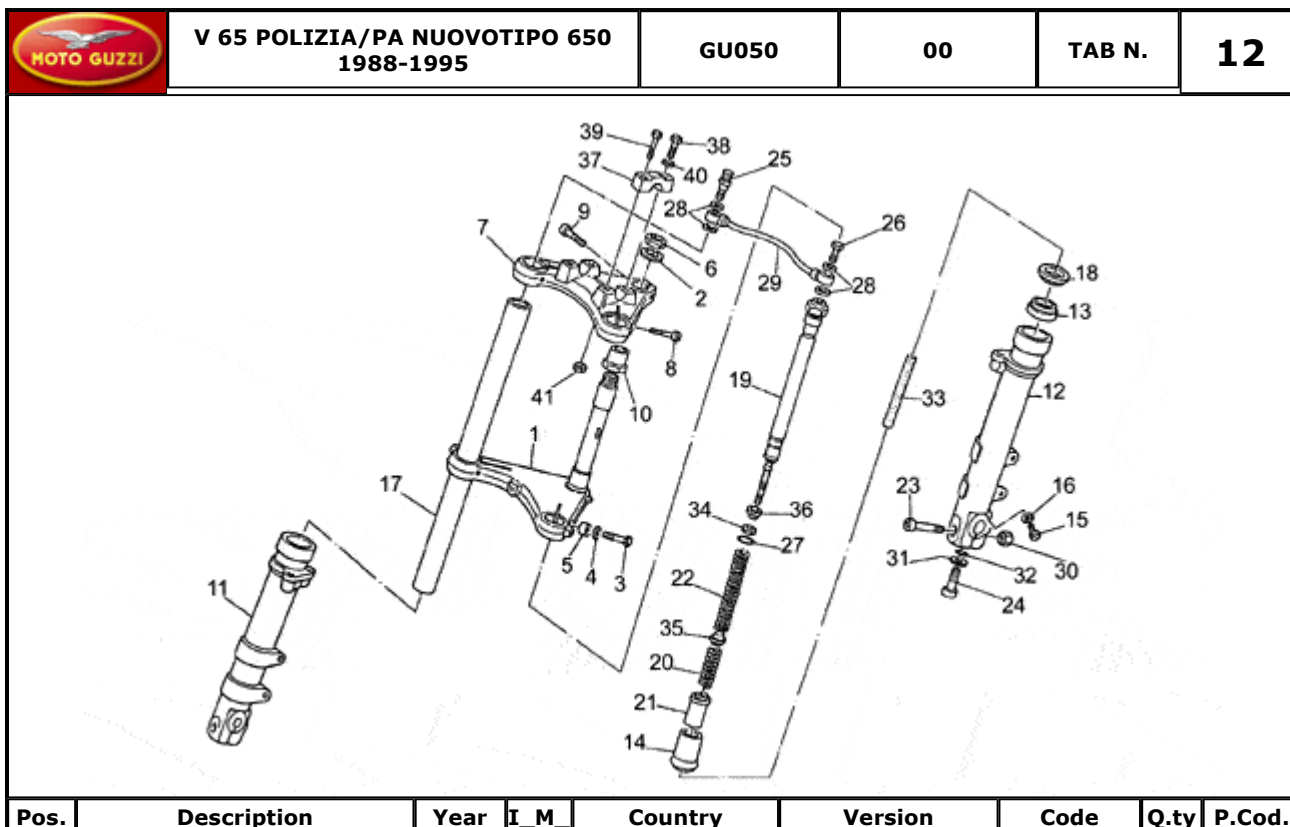

Pos.	Description	Year	I_M	Country	Version	Code	Q.ty	P.Cod.
1	Stem base	-	-	-	-	GU23494070	1	
2	Stem plug washer	-	-	-	-	GU18513560	1	
3	Hex screw M10X55	-	-	-	-	GU98072555	2	
4	Washer	-	-	-	-	GU95007210	2	
5	Spacer	-	-	-	-	GU91181016	2	
6	Plug	-	-	-	-	GU18513460	1	
7	Fork upper plate	-	-	-	-	GU23493140	1	
8	Screw	-	-	-	-	GU98610540	2	
9	Screw	-	-	-	-	GU98612535	1	
10	Steering lock bush	-	-	-	-	GU18516660	1	
11	RH sleeve -grey-	-	-	-	-	GU31522515	1	
12	LH sleeve -grey-	-	-	-	-	GU31522615	1	
13	Oil seal	-	-	-	-	GU90403857	2	
14	Bush	-	-	-	-	GU20527620	2	
15	Screw	-	-	-	-	GU98622320	2	
16	Washer 6,25x10x1,5	-	-	-	-	GU95100116	4	
17	Sleeve	-	-	-	-	GU23525470	2	
18	Dust cover	-	-	-	-	GU31524550	2	
19	Shock absorber	-	-	-	-	GU23526470	2	
20	Return spring	-	-	-	-	GU23526610	2	
21	End stop	-	-	-	-	GU28527540	2	
22	Spring	-	-	-	-	GU23526910	2	
23	Screw	-	-	-	-	GU98622545	2	
24	Screw	-	-	-	-	GU98622530	2	
25	Bored screw	-	-	-	-	GU28556450	1	
26	Air valve	-	-	-	-	GU28556250	1	
27	Gasket ring	-	-	-	-	GU90706282	2	
28	Copper washer	-	-	-	-	GU28556350	4	
29	Front shock absorber tube	-	-	-	-	GU19529660	1	
30	Nut	-	-	-	-	GU92781100	2	
31	Flat washer	-	-	-	-	GU27499120	2	
32	O-ring 9x2	-	-	-	-	GU90706094	2	
33	Anti-rubbing pipe	-	-	-	-	GU23526370	2