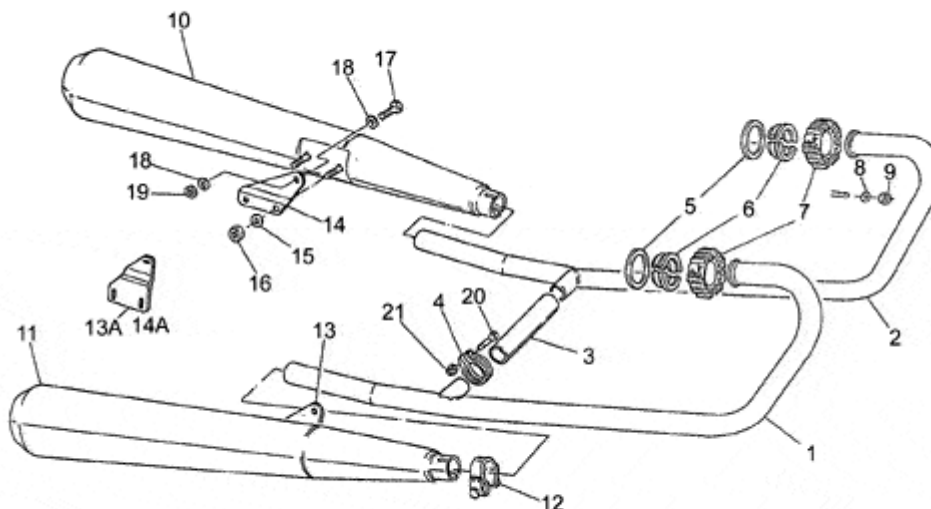

V 65 POLIZIA/PA NUOVOTIPO 650 1988-1995	GU050	00	TAB N.	40
	EXHAUST UNIT				

Pos.	Description	Year	I_M_	Country	Version	Code	Q.ty	P.Cod.
1	RH exhaust pipe	-	-	-	-	GU19120765	1	
2	LH exhaust pipe	-	-	-	-	GU19120766	1	
3	Exhaust pipe	-	-	-	-	GU19121135	1	
4	Hose clamp	-	-	-	-	GU61126920	2	
5	Gasket	-	-	-	-	GU19025280	2	
6	Spacer	-	-	-	-	GU19025460	4	
7	Exhaust ring nut	-	-	-	-	GU19121050	2	
8	Special washer	-	-	-	-	GU61013800	4	
9	Nut	-	-	-	-	GU92701062	4	
10	LH silencer	-	-	-	-	GU19122960	1	
11	RH silencer	-	-	-	-	GU19123060	1	
12	Hose clamp	-	-	-	-	GU14126900	2	
13	RH silencer bracket	-	-	-	2A	GU27128660	1	
	RH plate	-	-	-	1A	GU19128660	1	
14	LH plate	-	-	-	1A	GU19128760	1	
	LH silencer bracket	-	-	-	2A	GU27128760	1	
15	Spring washer 8x15x0,3	-	-	-	-	GU61270300	4	
16	Nut M8X1,25	-	-	-	-	GU92602208	4	
17	Hex screw M10X22	-	-	-	-	GU98054522	2	
18	Notched washer	-	-	-	-	GU95021110	4	
19	Nut	-	-	-	-	GU92602410	2	
20	Screw	-	-	-	-	GU61127520	2	
21	Ring nut	-	-	-	-	GU61127220	2