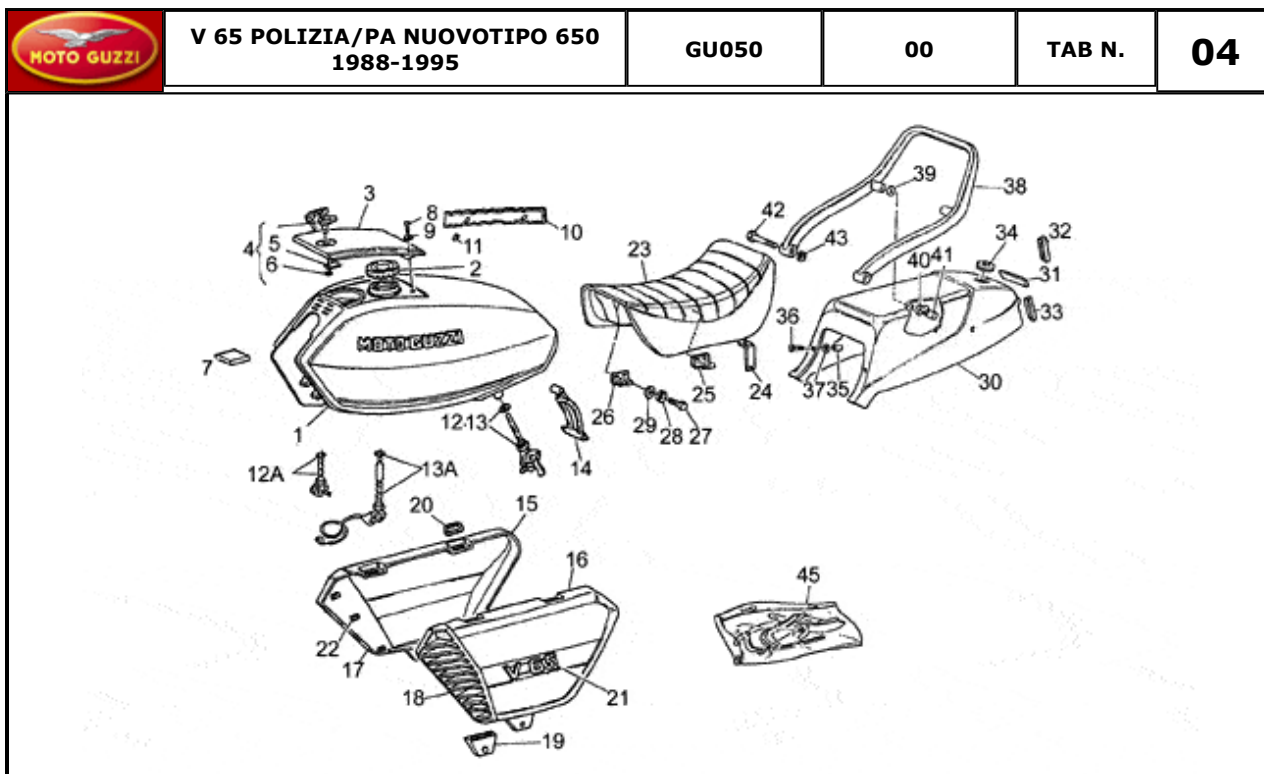

Pos.	Description	Year	I_M_	Country	Version	Code	Q.ty	P.Cod.
1	Fuel tank	-	-	-	-	b GU23100290	1	
	Fuel tank,white w/black decals	-	-	-	D2	b GU23100290003	1	
	Fuel tank,white w/blue dec.	-	-	-	D1	b GU23100290004	1	
	Fuel tank blank	-	-	-	-	gr GU191002051	1	
2	Tank cap	-	-	-	-	GU28103945	1	
3	Tank cover, blank	-	-	-	-	gr GU141040551	1	
	Tank cover, white	-	-	-	-	b GU23104090	1	
4	Locks	-	-	-	-	GU14736856	1	
5	Tab	-	-	-	-	GU18105001	1	
6	Hose clamp	-	-	-	-	GU19104950	1	
7	Rubber spacer	-	-	-	-	GU19104336	1	
8	Screw	-	-	-	-	GU98054210	2	
9	Spring washer 5,3X10X0,5	-	-	-	-	GU95129100	2	
10	"Moto Guzzi" dataplate	-	-	-	2A	- GU28917300	2	
	Decal "Moto Guzzi"	-	-	-	1A	- GU14917300	2	
11	Clip	-	-	-	-	GU14105100	4	
12	RH fuel cock	-	-	-	T1	- GU65105400	1	
	RH fuel cock	-	-	-	T2	- GU23105470	1	
13	LH fuel cock	-	-	-	T2	- GU23105370	1	
	LH fuel cock	-	-	-	T1	- GU65105401	1	
14	Tie rod	-	-	-	-	GU19102750	1	
15	RH body panel blank	-	-	-	-	gr GU194762501	1	
	RH side panel, white	-	-	-	-	b GU23476290	1	
	RH side panel,wh.w/ black dec.	-	-	-	D2	b GU23476290003	1	
	RH side panel, wh.w/blue decal	-	-	-	D1	b GU23476290004	1	
16	LH body panel blank	-	-	-	-	gr GU194763501	1	
	LH side panel, white	-	-	-	-	b GU23476390	1	
	LH side panel,wh.w/ black dec.	-	-	-	D2	b GU23476390003	1	
	LH side panel, wh.w/blue decal	-	-	-	D1	b GU23476390004	1	
17	Net panel (r)	-	-	-	-	GU19478150	1	
18	Net panel (l)	-	-	-	-	GU19478250	1	
19	Rubber spacer	-	-	-	-	GU19478550	2	
20	Rubber spacer	-	-	-	-	GU19478750	4	
21	Name plate "V65"	-	-	-	-	GU19922060	2