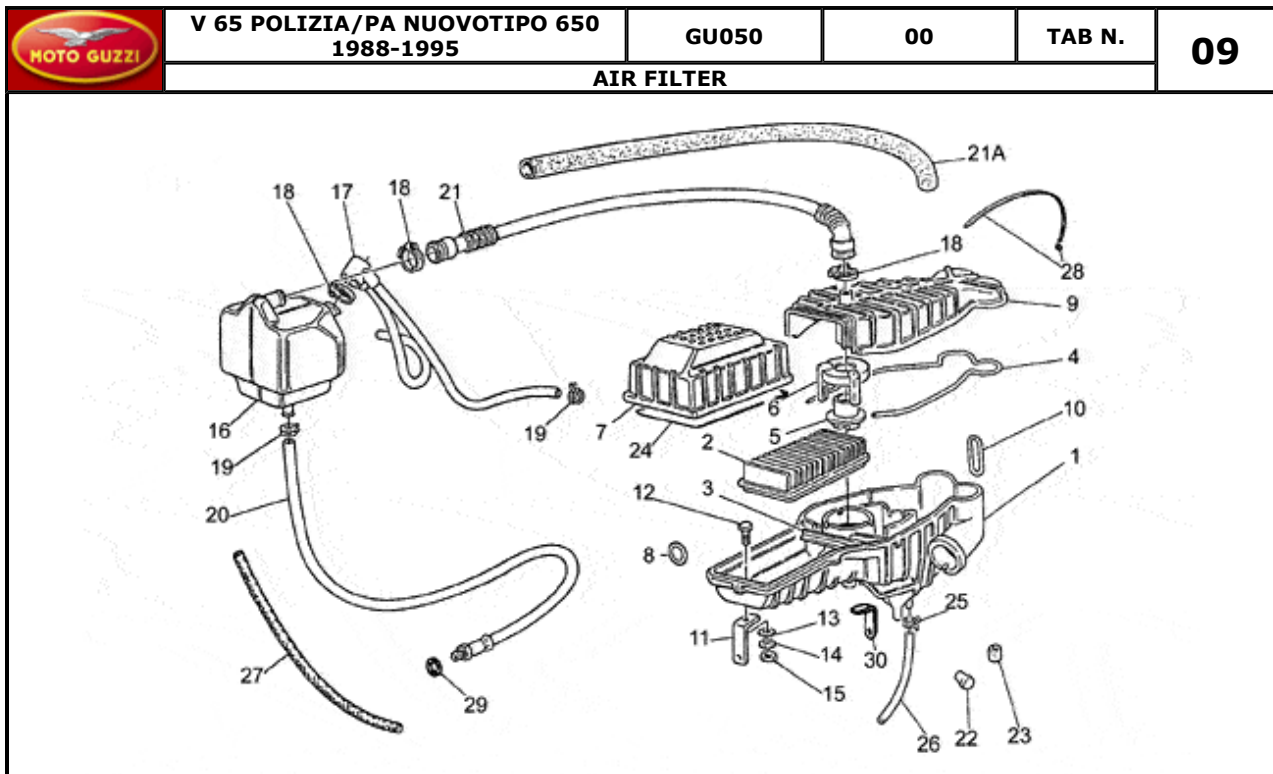

Pos.	Description	Year	I_M_	Country	Version	Code	Q.ty	P.Cod.
1	Lower side filter case	-	-	-	-	GU19114060	1	
2	Air filter	-	-	-	-	GU28113650	1	
3	Bracket	-	-	-	-	GU19112960	1	
4	Gasket	-	-	-	-	GU19113960	1	
5	Protection	-	-	-	-	GU19111060	1	
6	Cover	-	-	-	-	GU19111160	1	
7	Filter cover	-	-	-	-	GU19113760	1	
8	Short spring	-	-	-	-	GU31110715	3	
9	Upper side filter case	-	-	-	-	GU19113460	1	
10	Lenght spring	-	-	-	-	GU31110815	3	
11	Air filter support	-	-	-	-	GU31114165	1	
12	Screw	-	-	-	-	GU98054214	1	
13	Notched washer	-	-	-	-	GU95021105	1	
14	Washer	-	-	-	-	GU95000205	1	
15	Nut	-	-	-	-	GU92630105	1	
16	Housing	-	-	-	-	GU27153460	1	
17	Breather	-	-	-	-	GU23159670	1	
18	Hose clamp	-	-	-	-	GU93305018	3	
19	Hose clamp	-	-	-	-	GU61108400	3	
20	Breather	-	-	-	-	GU27159360	1	
21	Pipe	-	-	-	1A	GU27157420	1	
	Pipe	-	-	-	2A	GU30157430	1	
22	Lockup rubber	-	-	-	-	GU19433000	1	
23	Rubber spacer	-	-	-	-	GU14423800	1	
24	Gasket	-	-	-	-	GU27113985	1	
25	Hose clamp D9	-	-	-	-	GU61108500	1	
26	Breather pipe	-	-	-	-	GU00823942090	1	
27	Thermal sheath	-	-	-	-	GU00823923140	1	
28	Hose clamp	-	-	-	-	GU27609685	1	
29	Gasket	-	-	-	-	GU90714082	1	
30	Square	-	-	-	-	GU31112965	1