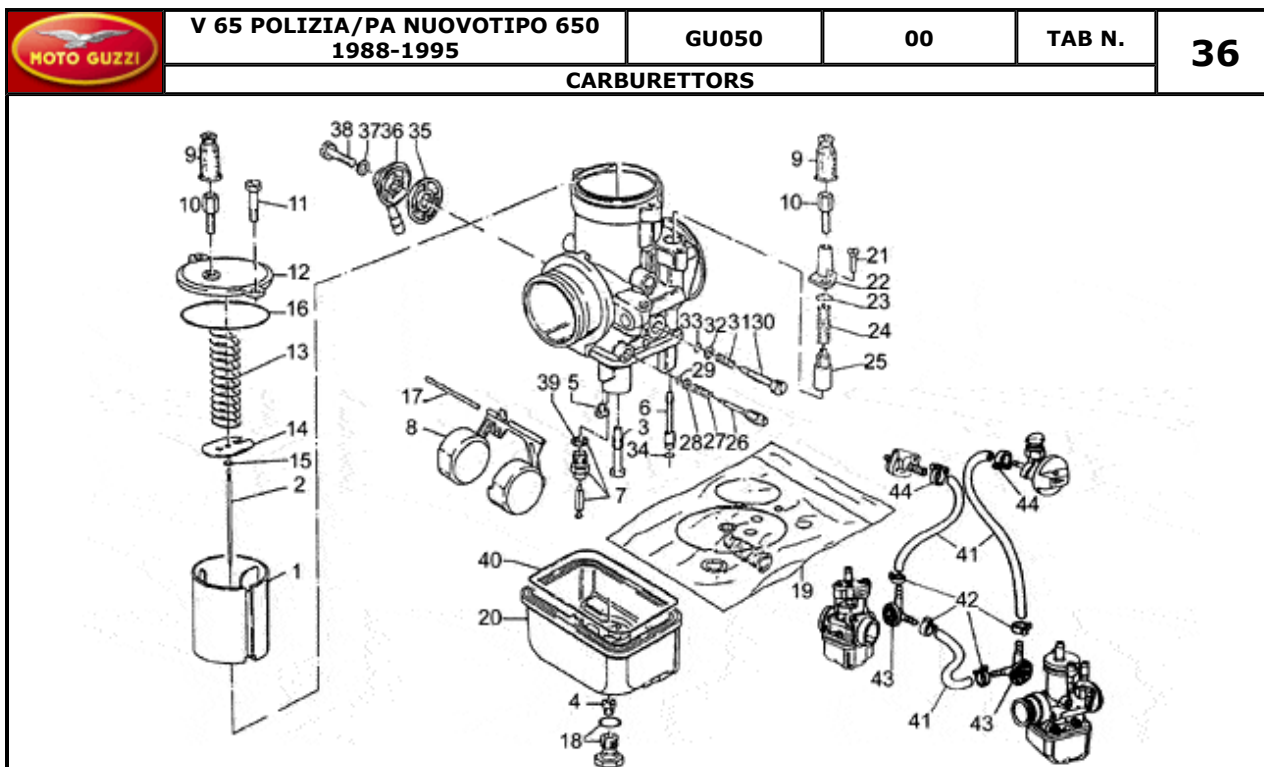

Pos.	Description	Year	I_M_	Country	Version	Code	Q.ty	P.Cod.
1	Gas valve 45	-	-	-	-	GU23934870	2	
2	Conical pin 8	-	-	-	-	GU19934960	2	
3	Needle valve 268T	-	-	-	-	GU19935580	2	
4	Main jet 105	-	-	-	-	GU19935750	2	
5	Idle jet 38	-	-	-	-	GU27935960	2	
6	Starter jet 60	-	-	-	-	GU19936000	2	
7	Needle valve	-	-	-	-	GU19934600	2	
8	Float gr.9,5	-	-	-	-	GU27934315	2	
9	Throttle cable cap	-	-	-	01	0000000	4	
10	Wire tensioner screw	-	-	-	-	GU12937200	4	
11	Screw	-	-	-	-	GU14934650	2	
12	Cover	-	-	-	-	GU19935080	2	
13	Gas valve return spring	-	-	-	-	GU19937180	2	
14	Plate	-	-	-	-	GU19938580	2	
15	Conical pin clip	-	-	-	-	GU65933600	2	
16	Cover gasket	-	-	-	01	0000000	2	
17	Float pin	-	-	-	-	GU13933100	2	
18	Float chamber fix.plug	-	-	-	-	GU27933720	2	
19	Gaskets set	-	-	-	-	GU19939980	1	
20	Aluminium float chamber	-	-	-	-	GU19934480	2	
	Float chamber plastica	-	-	-	03399N	GU31934460	2	
21	Screw	-	-	-	-	GU13937900	2	
22	Starter device cover	-	-	-	-	GU17937450	2	
23	Gasket	-	-	-	01	0000000	2	
24	Valve spring	-	-	-	-	GU39937600	2	
25	Starter valve	-	-	-	-	GU13937800	2	
26	Adj.min.eng.speed screw	-	-	-	-	GU13936200	2	
27	Spring	-	-	-	-	GU13936300	2	
28	Flat washer	-	-	-	-	GU65933700	2	
29	Gasket	-	-	-	01	0000000	2	
30	Gas valve adjuster screw	-	-	-	-	GU13936600	2	
31	Spring	-	-	-	-	GU13936700	2	
32	Flat washer	-	-	-	-	GU14931650	2	
33	Gasket	-	-	-	01	0000000	2