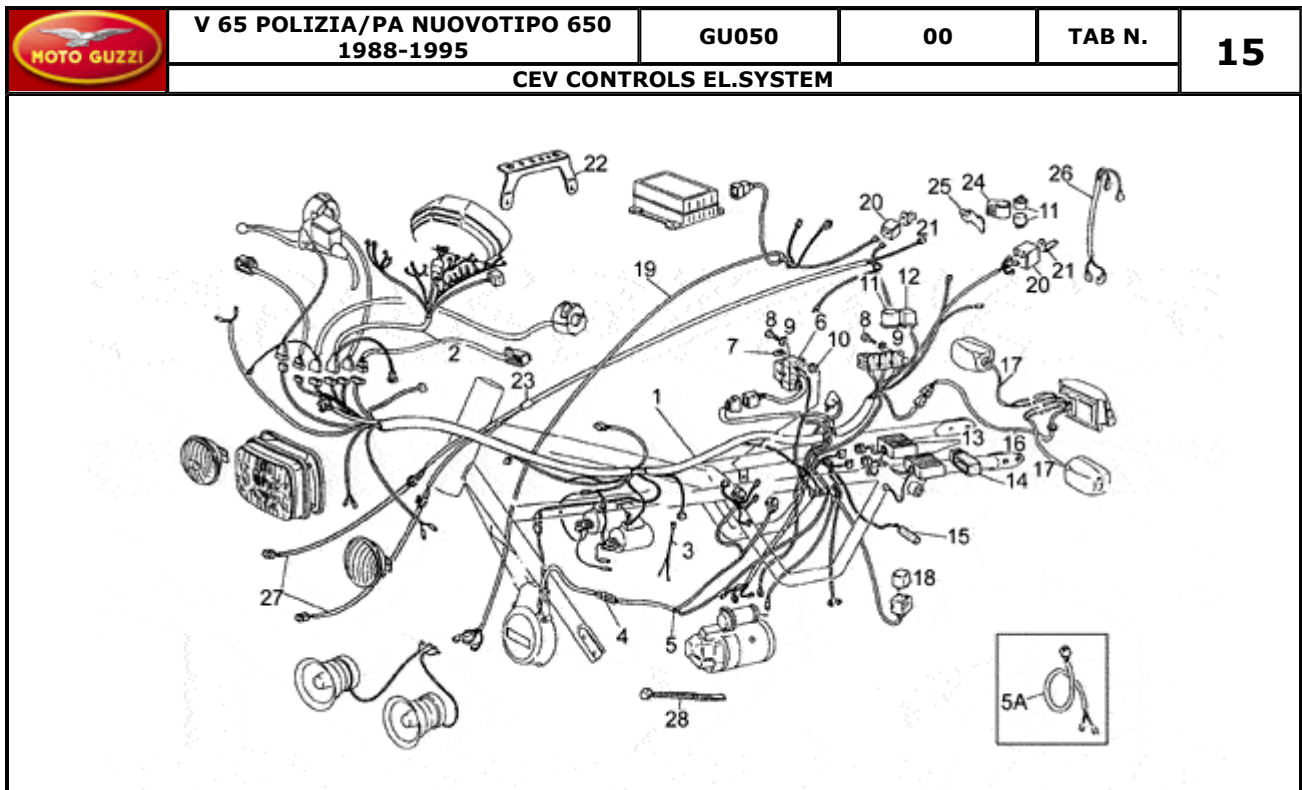

Pos.	Description	Year	I_M	Country	Version	Code	Q.ty	P.Cod.
1	Electrical system	-	-	-	-	GU23747191	1	
2	Dashboard cable	-	-	-	-	GU23747291	1	
3	Neutral sensor cable	-	-	-	-	GU31724540	1	
4	Alternator wiring BOSCH	-	-	-	B	GU23726300	1	
5	Alternator-regulator wiring	-	-	-	B	GU23725891	1	
	Alternator-regulator wiring	-	-	-	S	GU28726301	1	
6	Fuse holder box	-	-	-	-	GU30743000	1	
7	Fuse 15A	-	-	-	-	GU28742560	6	
8	Screw	-	-	-	-	GU98202516	4	
9	Washer 5,25x14x1,5	-	-	-	-	GU95100059	4	
10	Captive nut	-	-	-	-	GU92660501	2	
11	Flasher unit	-	-	-	-	GU17750520	3	
12	Starting relay	-	-	-	-	GU30732510	1	
13	ECU elettronica	-	-	-	-	GU23721493	2	
14	Flexible support	-	-	-	-	GU27723835	2	
15	Capacitor	-	-	-	-	GU27710435	1	
16	Taillight wiring harness.	-	-	-	-	GU30747310	1	
17	Turn ind.harness	-	-	-	-	GU28753145	2	
18	Lateral stand switch	-	-	-	-	GU29732550	1	
19	Two-tone siren wiring	-	-	-	-	GU23726191	1	
20	Siren relay SWF	-	-	-	-	GU28732545	2	
21	Relais support	-	-	-	-	GU28732946	2	
22	Plate	-	-	-	-	GU23749791	1	
23	Intermittence wiring	-	-	-	-	GU23757791	1	
24	Block	-	-	-	-	GU17751200	1	
25	Plate	-	-	-	-	GU17750400	1	
26	Wiring	-	-	-	-	GU18720150	1	
27	Wiring 1 LAMP.	-	-	-	-	GU23720190	2	
28	Hose clamp 3,6x20,6	-	-	-	-	GU14609650	20