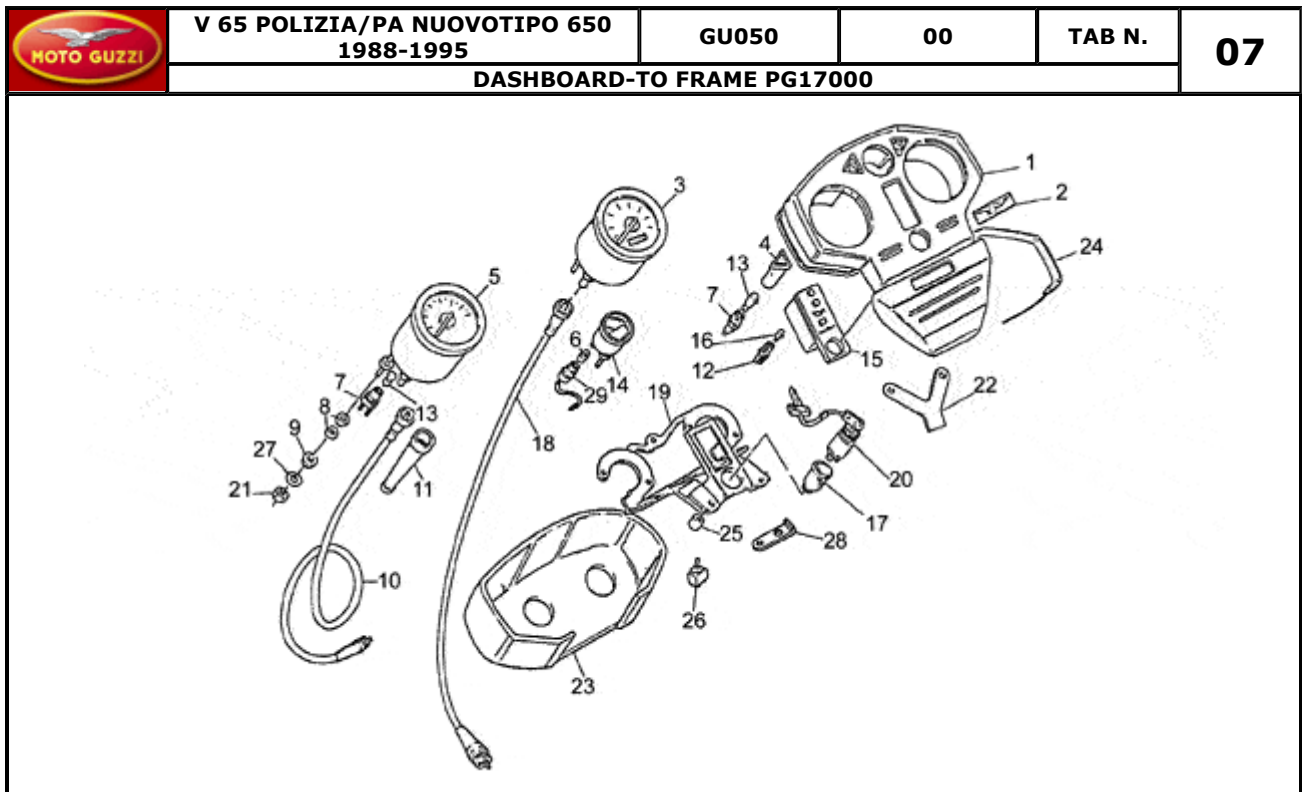

Pos.	Description	Year	I_M	Country	Version	Code	Q.ty	P.Cod.
1	Dashboard panel	-	-	-	-	GU63766220	1	
2	Decal "Aquila"	-	-	-	-	GU29769500	1	
3	Speedometer	-	-	-	-	GU27761535	1	
4	Lampholder	-	-	-	-	GU19768580	2	
5	Tachometer	-	-	-	-	GU27767285	1	
6	Lamp 12V-4W	-	-	-	-	GU93450119	1	
7	Lampholder	-	-	-	-	GU14768650	4	
8	Rubber spacer	-	-	-	-	GU17765560	5	
9	Rubber spacer	-	-	-	-	GU17783960	5	
10	Rev counter transmission	-	-	-	-	GU27768185	1	
11	Sheath	-	-	-	-	GU17762200	2	
12	Lampholder	-	-	-	-	GU19768680	5	
13	Lamp 12v-3w	-	-	-	-	GU93450120	4	
14	Voltmeter	-	-	-	-	GU17784960	1	
15	Panel with lenses	-	-	-	-	GU63766920	1	
16	Lamp 12V-1,2W	-	-	-	-	GU93450140	5	
17	Ring nut	-	-	-	-	GU19741336	1	
18	Speedometer transmission	-	-	-	-	GU23760490	1	
19	Plate	-	-	-	-	GU29764000	1	
20	Main switch	-	-	-	-	GU31735360	1	
21	Nut	-	-	-	-	GU92630105	5	
22	Plate	-	-	-	-	GU63764120	1	
23	Instrument support	-	-	-	-	GU23765290	1	
24	Gasket	-	-	-	-	GU63763120	1	
25	Spacer	-	-	-	-	GU91180916	2	
26	Switch	-	-	-	-	GU18745701	1	
27	Washer	-	-	-	-	GU95100060	5	
28	Plate	-	-	-	-	GU23746390	1	
29	Lampholder	-	-	-	-	GU28760633	1