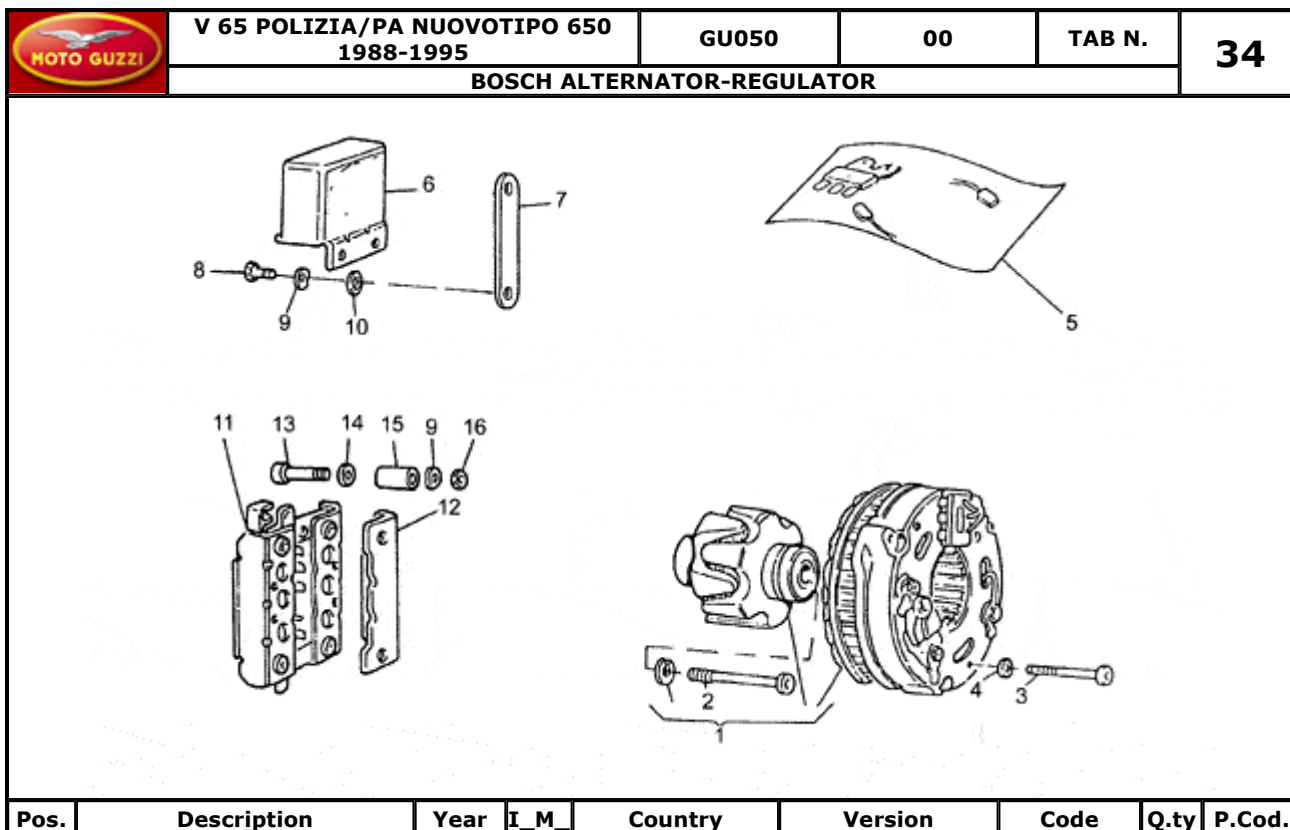

Pos.	Description	Year	I_M_	Country	Version	Code	Q.ty	P.Cod.
1	Bosch alternator	-	-	-	B	GU17712400	1	
2	Screw	-	-	-	-	GU14712459	1	
3	Hex socket screw M5X45	-	-	-	-	GU98620245	3	
4	Notched washer	-	-	-	-	GU95021105	3	
5	Repairing kit	-	-	-	-	GU17719900	1	
6	Voltage regulator BOSCH	-	-	-	B	GU29703800	1	
7	Support plate	-	-	-	-	GU29743602	2	
8	Screw	-	-	-	-	GU98054214	4	
9	Spring washer 5,3X10X0,5	-	-	-	-	GU95129100	8	
10	Spacer	-	-	-	-	GU91180605	2	
11	Bosch rectifier	-	-	-	-	GU17704300	1	
12	Cover	-	-	-	-	GU14704205	1	
13	Screw	-	-	-	-	GU98052245	4	
14	Washer 6,4x12x1,2	-	-	-	-	GU95100141	2	
15	Spacer	-	-	-	-	GU91180627	4	
16	Nut	-	-	-	-	GU92602205	4