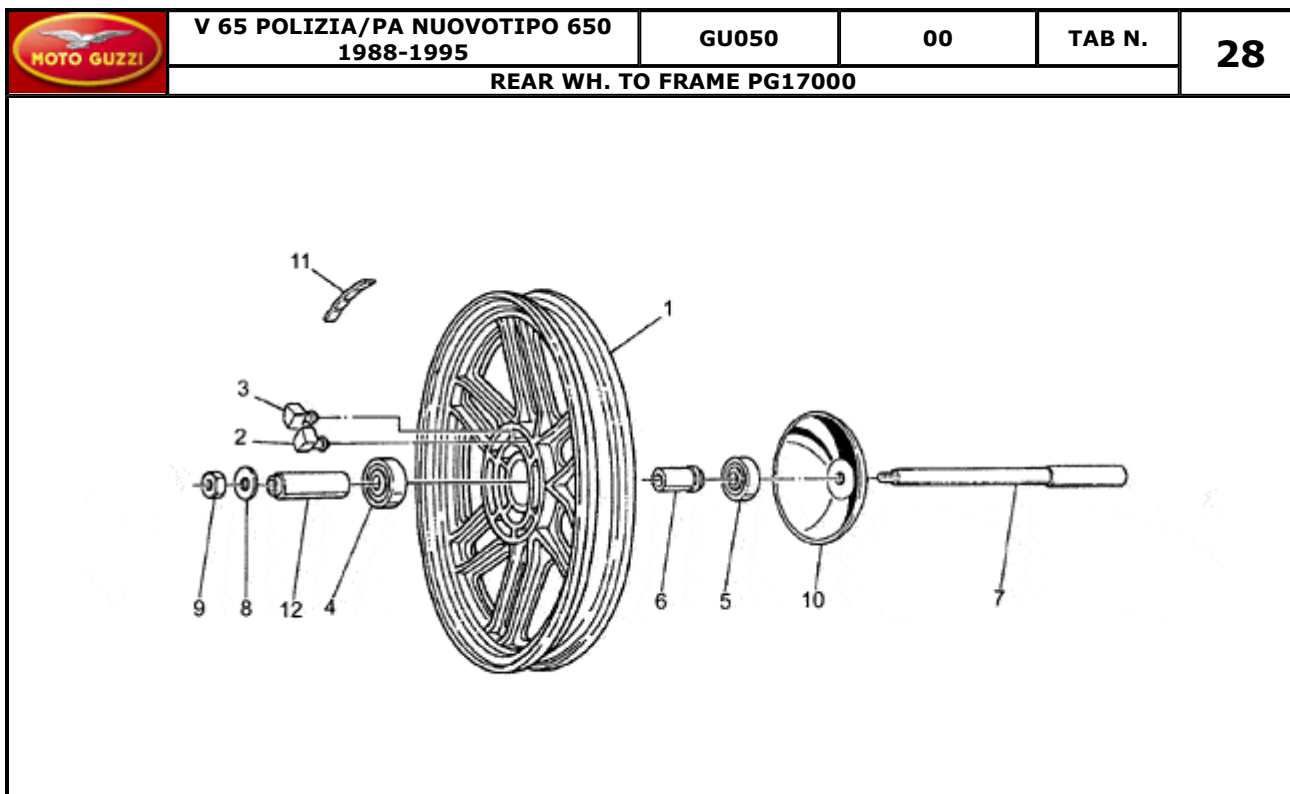

Pos.	Description	Year	I_M	Country	Version	Code	Q.ty	P.Cod.
1	Rear wheel	-	-	-	-	GU19630600	1	
2	RH rubber coupling	-	-	-	-	GU19632501	6	
3	LH rubber coupling	-	-	-	-	GU19632502	6	
4	Bearing	-	-	-	-	GU92204218	1	
5	Bearing	-	-	-	-	GU92204217	1	
6	Bearing internal spacer	-	-	-	-	GU19633935	1	
7	Rear wheel spindle	-	-	-	-	GU19633360	1	
8	Washer	-	-	-	-	GU14634400	1	
9	Nut M6X1,5	-	-	-	-	GU92602316	1	
10	Protection	-	-	-	-	GU19636400	1	
11	Counterweight	-	-	-	-	GU14616150	1	
12	Spacer	-	-	-	-	GU19634100	1