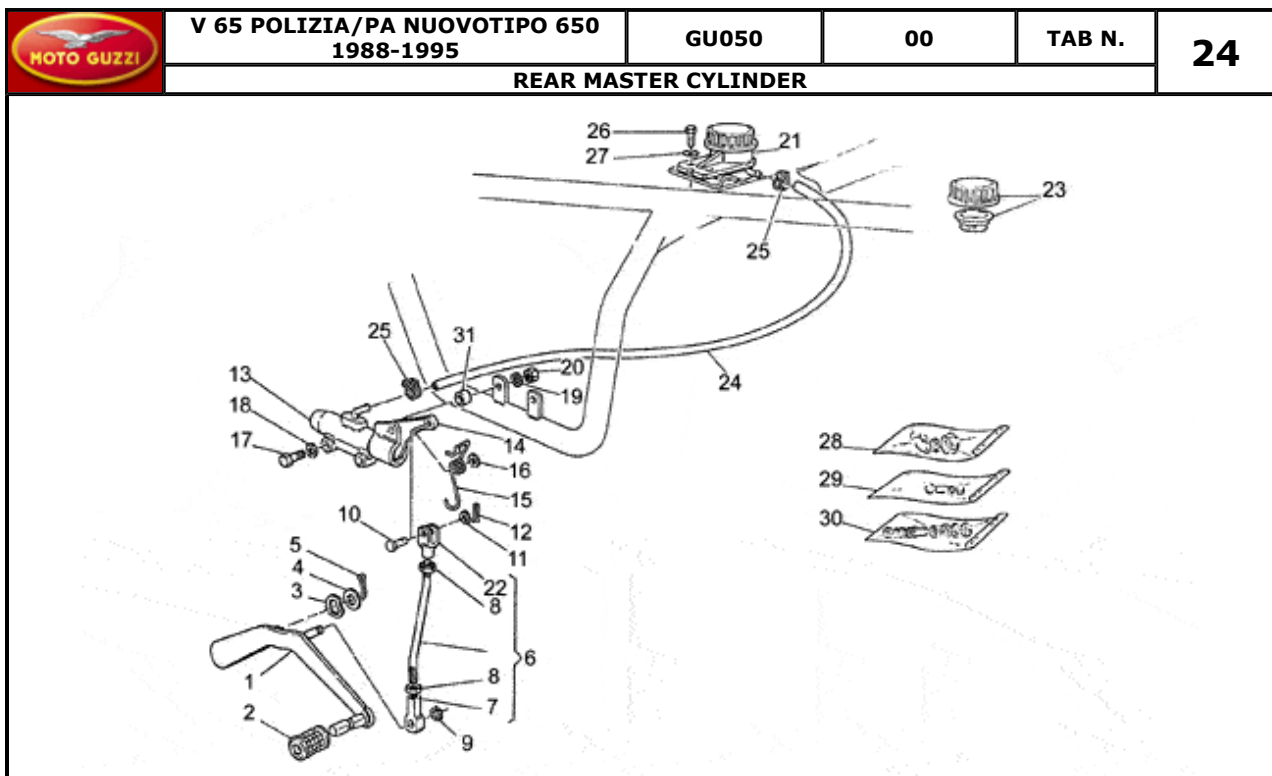

Pos.	Description	Year	I_M_	Country	Version	Code	Q.ty	P.Cod.
1	Rear brake lever	-	-	-	-	GU19677000	1	
2	Rubber spacer	-	-	-	-	GU14251001	1	
3	Spring washer	-	-	-	-	GU95129260	1	
4	Flat washer	-	-	-	-	GU95004215	1	
5	Split pin	-	-	-	-	GU95500227	1	
6	Change gear tie rod compl.	-	-	-	-	GU19675000	1	
7	Block	-	-	-	-	GU18257551	1	
8	Nut	-	-	-	-	GU92690073	2	
9	Circlip	-	-	-	-	GU90271008	1	
10	Pin	-	-	-	-	GU95770265	1	
11	Washer	-	-	-	-	GU95129110	1	
12	Split pin	-	-	-	-	GU95500222	1	
13	Rear master cylinder	-	-	-	-	GU31666990	1	
14	Rear brake lever	-	-	-	-	GU19667500	1	
15	Rear brake lever spring	-	-	-	-	GU19667600	1	
16	Washer 6,15x11x0,8	-	-	-	-	GU95004206	1	
17	Screw	-	-	-	-	GU98054330	2	
18	Washer	-	-	-	-	GU95000206	2	
19	Notched washer	-	-	-	-	GU95021106	2	
20	Nut	-	-	-	-	GU92602206	2	
21	Brake oil tank	-	-	-	-	GU65663500	1	
22	Fork	-	-	-	-	GU31626860	1	
23	Tank cap	-	-	-	-	GU17661052	1	
24	Rear brake hose	-	-	-	-	GU00823950050	1	
25	Hose clamp	-	-	-	-	GU19157800	2	
26	Hex screw M6X16	-	-	-	-	GU98054316	2	
27	Washer	-	-	-	-	GU95000206	2	
28	Pump connection overhaul unit	-	-	-	-	GU19659500	1	
29	Lever overhaul kit	-	-	-	-	GU19659600	1	
30	Pump revision kit	-	-	-	-	GU17659350	1	
31	Spacer 7X12X5	-	-	-	-	GU91180705	2