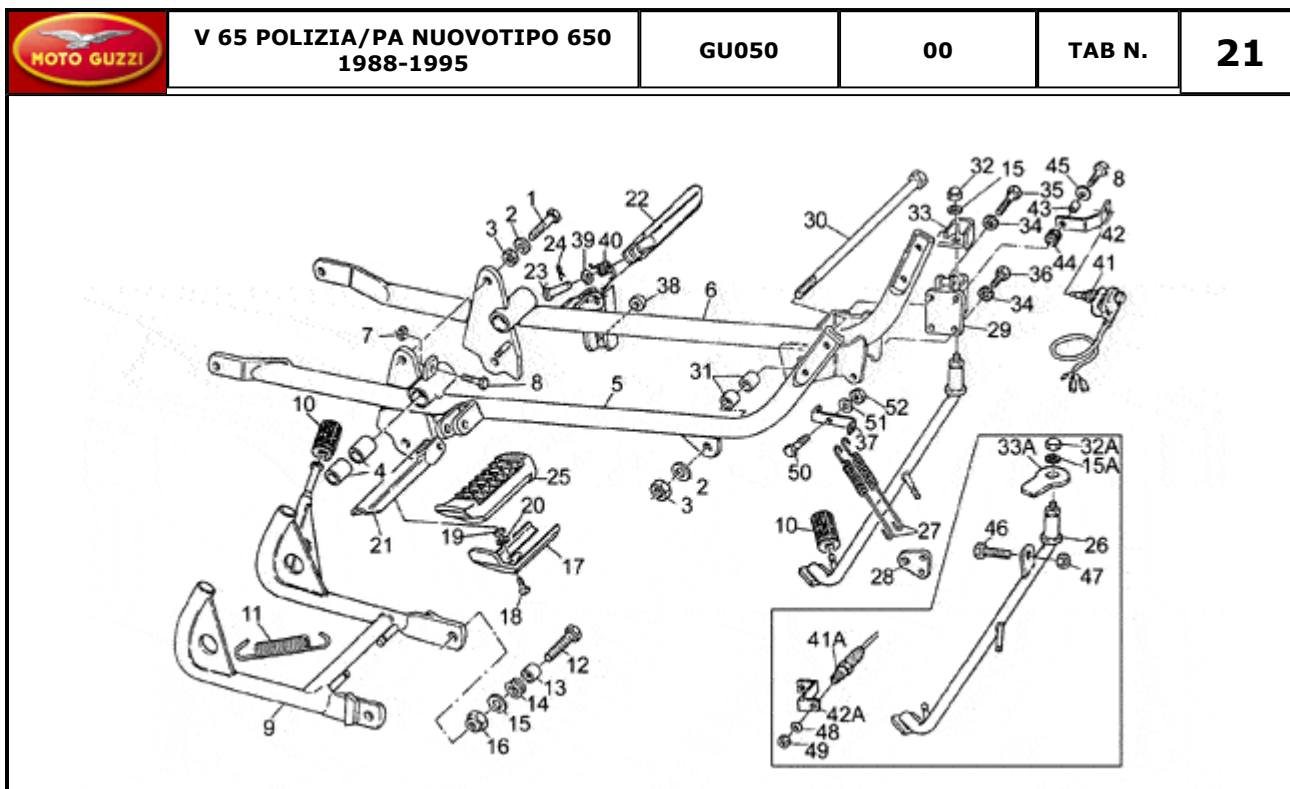

Pos.	Description	Year	I_M	Country	Version	Code	Q.ty	P.Cod.
1	Screw	-	-	-	-	GU98052565	2	
2	Washer 10,2x18x2	-	-	-	-	GU95004210	4	
3	Nut	-	-	-	-	GU92602210	4	
4	Bush 19 mm	-	-	-	-	GU18252050	4	
	Bush 18 mm est.	-	-	-	-	GU28252060	4	
5	RH cradle arm	-	-	-	-	GU234203401	1	
6	LH cradle arm	-	-	-	-	GU23422190	1	
7	Nut	-	-	-	-	GU92602206	1	
8	Hex screw M6X22	-	-	-	-	GU98054322	1	
9	Central stand	-	-	-	-	GU23430391	1	
10	Rubber pedal	-	-	-	-	GU13432640	2	
11	Lateral stand spring	-	-	-	-	GU12434001	2	
12	Screw	-	-	-	-	GU98054530	2	
13	Spacer	-	-	-	-	GU91181114	2	
14	Spring	-	-	-	-	GU94322215	1	
15	Washer 10,2x18x2	-	-	-	T2	GU95004210	1	
	Washer	-	-	-	T1	GU95000210	3	
16	Nut M10x1,5	-	-	-	-	GU92630510	2	
17	Plate	-	-	-	-	GU23441210	2	
18	Screw	-	-	-	-	GU98054314	2	
19	Spacer	-	-	-	-	GU91180602	2	
20	Spring washer	-	-	-	-	GU95129130	2	
21	RH front foot rest pipe	-	-	-	-	GU23440710	1	
22	LH front foot rest pipe	-	-	-	-	GU23441810	1	
23	Pin	-	-	-	-	GU23442210	2	
24	Split pin	-	-	-	-	GU95401215	2	
25	Rubber pedal	-	-	-	-	GU23443210	2	
26	Lateral stand	-	-	-	-	GU23432094	1	
27	Spring	-	-	-	-	GU19434069	2	
28	Plate	-	-	-	-	GU18432760	1	
29	Block	-	-	-	-	GU13433440	1	
30	Pin M10x250	-	-	-	-	GU53429500	1	
31	Bush	-	-	-	-	GU19017000	2