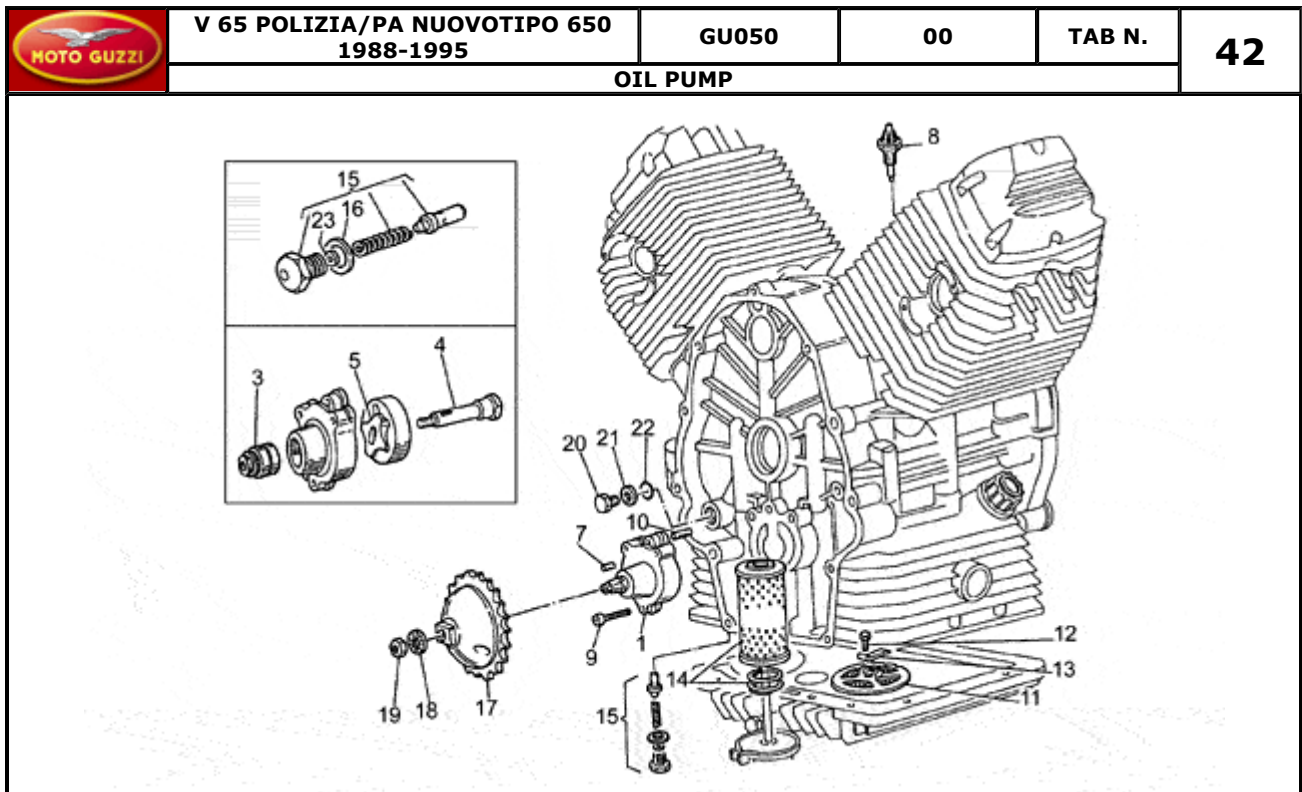

Pos.	Description	Year	I_M	Country	Version	Code	Q.ty	P.Cod.
1	Oil pump	-	-	-	M6	-	GU19146422	1
	Oil pump	-	-	-	M5	-	GU19146420	1
3	Roller bearing 10x22x20	-	-	-	-	-	GU92252210	1
4	Oil pump shaft assy.	-	-	-	M5	-	GU19147820	1
	Oil pump shaft assy.	-	-	-	M6	-	GU20147810	1
5	Inner rotor	-	-	-	M5	-	GU19148420	1
7	Guide roller	-	-	-	M5	-	GU92296726	1
	Guide roller	-	-	-	M6	-	GU92296726	1
8	Pressure sensor	-	-	-	02201N	-	GU31999581	1
9	Screw M6X35	-	-	-	-	-	GU98620335	3
10	Pin	-	-	-	-	-	GU19018920	2
11	Oil filter	-	-	-	-	-	GU19152200	1
12	Screw	-	-	-	-	-	GU98054314	1
13	Plate	-	-	-	-	-	GU95187006	1
14	Oil filter	-	-	-	M7	-	GU19153000	1
	Oil filter	-	-	-	M8	-	GU27153085	1
15	Oil pressure valve	-	-	-	-	-	GU31158250	1
16	Washer 18,25x24x1	-	-	-	-	-	GU18144350	3
17	Oil pump gear	-	-	-	-	-	GU19147721	1
18	Washer 10,5x16x1	-	-	-	-	-	GU19149800	1
19	Nut M10x1,25	-	-	-	-	-	GU92602510	1
20	Plug	-	-	-	-	-	GU31016050	1
21	Gasket 14,25	-	-	-	-	-	GU18161150	1
22	O-ring	-	-	-	-	-	GU90706111	1
23	Washer 6,15x11x0,8	-	-	-	-	-	GU95004206	1